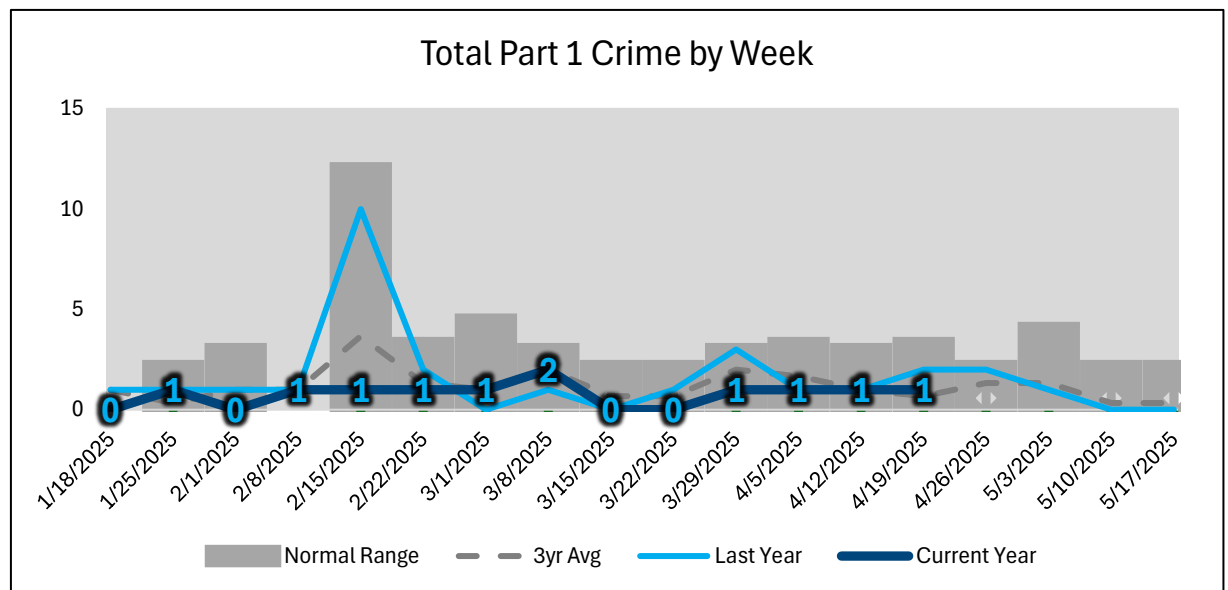

Riverside Neighborhood Report

Part 1 Crime YTD	3yr Avg	2024	2025	% Change: Avg / 25	% Change: 2024 / 2025
Homicide	0.00	0	0	N/C	N/C
Rape	0.67	0	0	-0.67	N/C
Robbery	0.33	1	0	-0.33	-1
Agg Assault	0.00	0	0	N/C	N/C
Strangulation	--	0	1	--	+1
Part 1 Violent	1.00	1	1	N/C	N/C
Burglary/BE	5.33	6	0	-5.33	-6
Theft from Auto	7.00	12	2	-71.43%	-83.33%
Auto Theft	0.67	0	6	800.00%	+6
Personal/Other Theft	5.33	6	5	-6.25%	-16.67%
Part 1 Property	18.33	24	13	-29.09%	-45.83%
Part 1 Total	19.33	25	14	-27.59%	-44.00%

Part 1 Crime 28 Day	Last 28 Days	Current 28 Days	% Change
Homicide	0	0	N/C
Rape	0	0	N/C
Robbery	0	0	N/C
Agg Assault	0	0	N/C
Strangulation	0	0	N/C
Part 1 Violent	0	0	N/C
Burglary/BE	0	0	N/C
Theft from Auto	1	1	N/C
Auto Theft	0	0	N/C
Personal/Other Theft	2	3	50.00%
Part 1 Property	3	4	33.33%
Part 1 Total	3	4	33.33%

Current 28-Day Period: 03/23/25 - 04/19/25

**Statistics are preliminary and subject to further analysis and revision*

***Total Part 1 Crime by Week displays the End Date for each week period*

NEIGHBORHOOD CRIME REPORT: RIVERSIDE