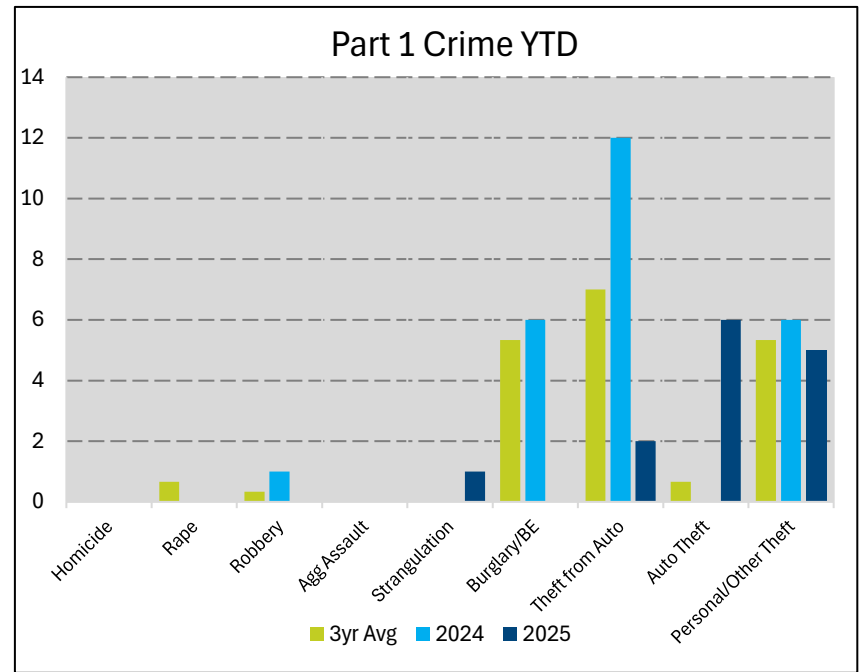

Riverside Neighborhood Report

Part 1 Crime YTD	3yr Avg	2024	2025	% Change: Avg / 25	% Change: 2024 / 2025
Homicide	0.00	0	0	N/C	N/C
Rape	0.67	0	0	-0.67	N/C
Robbery	0.33	1	0	-0.33	-1
Agg Assault	0.00	0	0	N/C	N/C
Strangulation	--	0	1	--	+1
Part 1 Violent	1.00	1	1	N/C	N/C
Burglary/BE	5.33	6	0	-5.33	-6
Theft from Auto	7.00	12	2	-71.43%	-83.33%
Auto Theft	0.67	0	6	800.00%	+6
Personal/Other Theft	5.33	6	5	-6.25%	-16.67%
Part 1 Property	18.33	24	13	-29.09%	-45.83%
Part 1 Total	19.33	25	14	-27.59%	-44.00%

Part 1 Crime 28 Day	Last 28 Days	Current 28 Days	% Change
Homicide	0	0	N/C
Rape	0	0	N/C
Robbery	0	0	N/C
Agg Assault	0	0	N/C
Strangulation	0	0	N/C
Part 1 Violent	0	0	N/C
Burglary/BE	0	0	N/C
Theft from Auto	1	1	N/C
Auto Theft	0	0	N/C
Personal/Other Theft	2	3	50.00%
Part 1 Property	3	4	33.33%
Part 1 Total	3	4	33.33%

Current 28-Day Period: 03/23/25 - 04/19/25

**Statistics are preliminary and subject to further analysis and revision*

***Total Part 1 Crime by Week displays the End Date for each week period*

NEIGHBORHOOD CRIME REPORT: RIVERSIDE