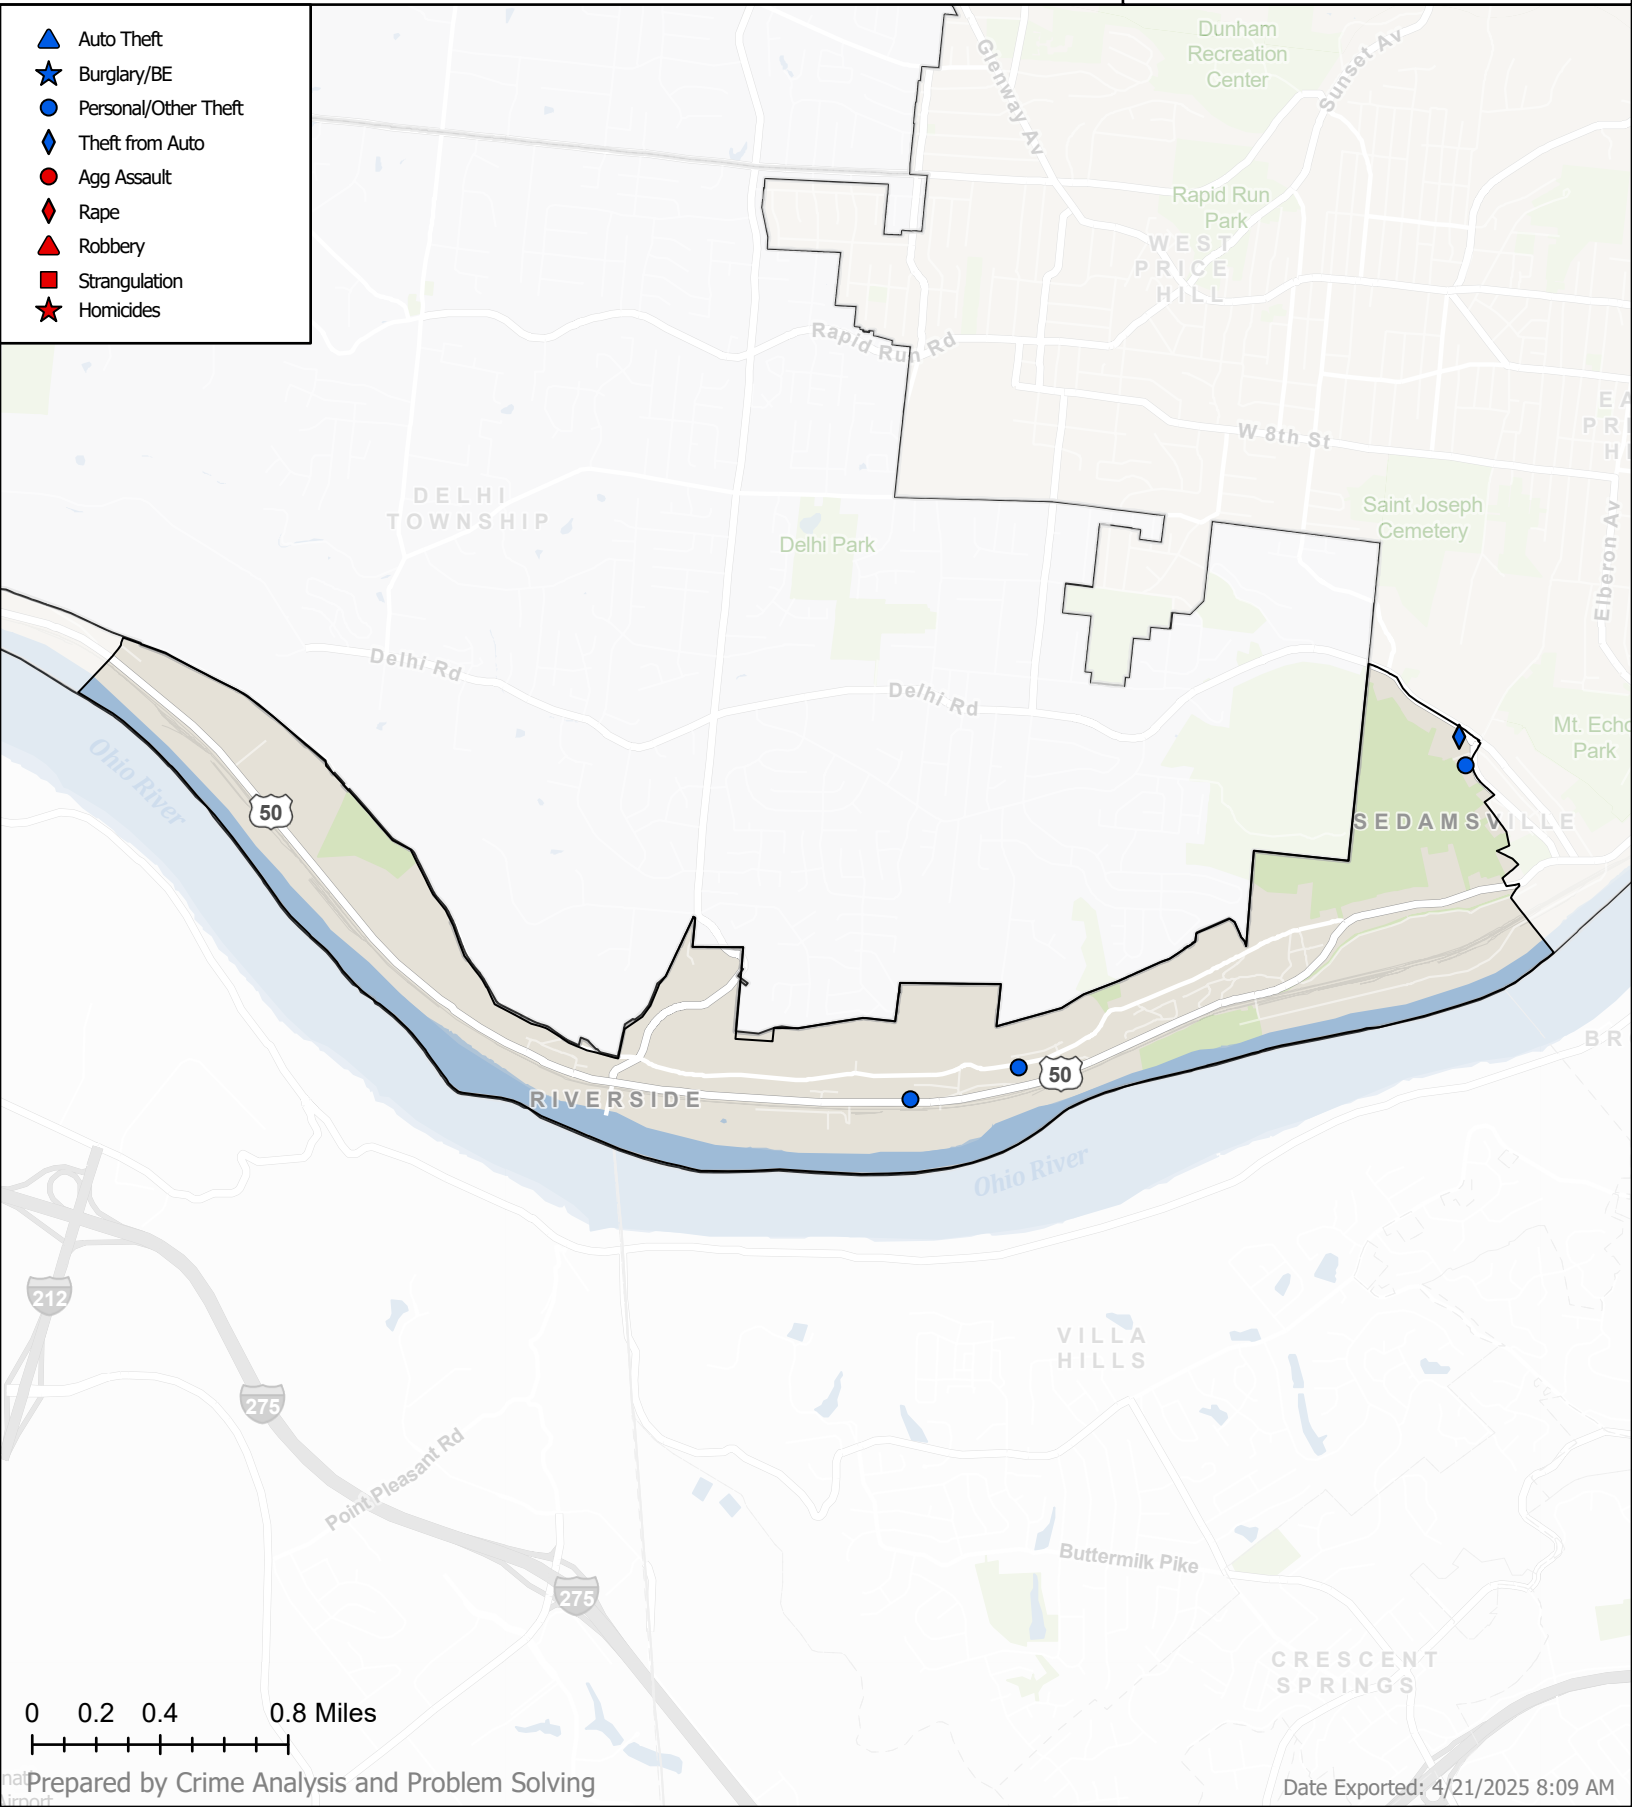

Current 28-Day Period: 03/23/25 - 04/19/25

**Statistics are preliminary and subject to further analysis and revision*

***Total Part 1 Crime by Week displays the End Date for each week period*

NEIGHBORHOOD CRIME REPORT: RIVERSIDE

Current 28-Day Period:
3/23/2025 - 4/19/2025

**All information shown here is preliminary and subject to change*

- ▲ Auto Theft
- ★ Burglary/BE
- Personal/Other Theft
- ◆ Theft from Auto
- Agg Assault
- ◆ Rape
- ▲ Robbery
- Strangulation
- ★ Homicides

Neighborhood Block Report

28-Day Period: ##### - 4/19/2025

RIVERSIDE

D3

Part 1 Property - Personal/Other Theft

Incident No	Offense	Date of Offense	Street Block
2025-INC-005444	Personal/Other Theft	3/28/2025 8:27:00 AM	38XX HILLSIDE AVE

Incident No	Offense	Date of Offense	Street Block
2025-INC-006062	Personal/Other Theft	4/5/2025 2:22:00 PM	2XX FAIRBANKS AVE

Incident No	Offense	Date of Offense	Street Block
2025-INC-006409	Personal/Other Theft	4/10/2025 2:52:00 PM	39XX RIVER RD