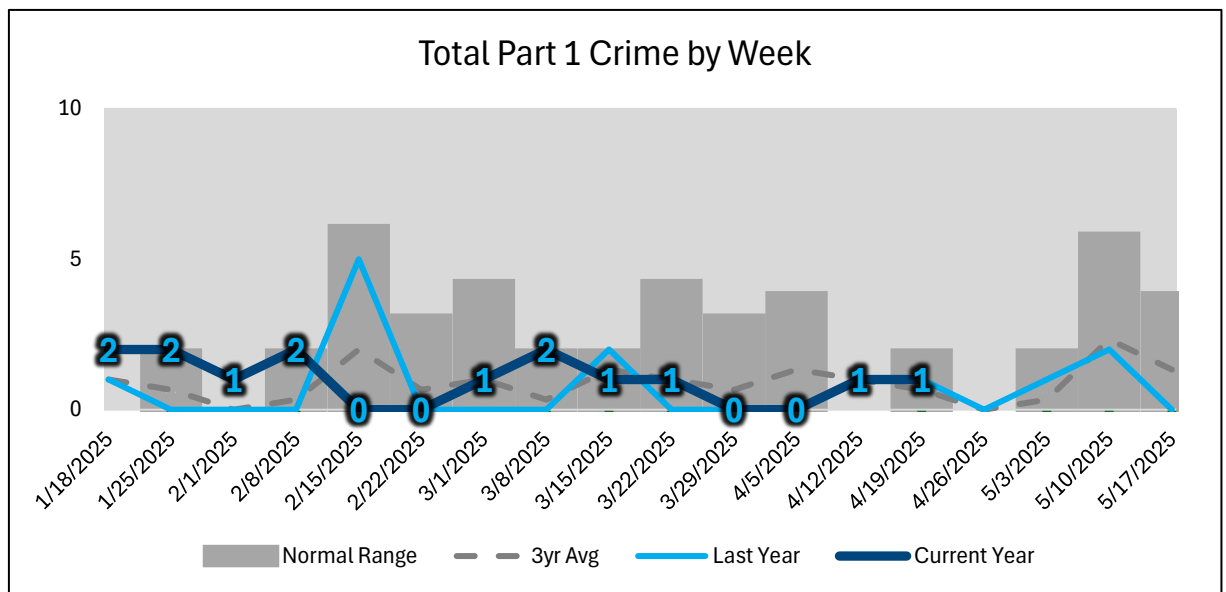

Saylor Park Neighborhood Report

Part 1 Crime YTD	3yr Avg	2024	2025	% Change: Avg / 25	% Change: 2024 / 2025
Homicide	0.00	0	0	N/C	N/C
Rape	0.00	0	0	N/C	N/C
Robbery	0.33	1	0	-0.33	-1
Agg Assault	0.33	0	0	-0.33	N/C
Strangulation	--	1	0	--	-1
Part 1 Violent	1.00	2	0	-1	-2
Burglary/BE	1.33	2	2	50.00%	N/C
Theft from Auto	4.33	4	7	61.54%	75.00%
Auto Theft	2.00	1	2	N/C	100.00%
Personal/Other Theft	4.00	2	5	25.00%	150.00%
Part 1 Property	11.67	9	16	37.14%	77.78%
Part 1 Total	12.67	11	16	26.32%	45.45%

Part 1 Crime 28 Day	Last 28 Days	Current 28 Days	% Change
Homicide	0	0	N/C
Rape	0	0	N/C
Robbery	0	0	N/C
Agg Assault	0	0	N/C
Strangulation	0	0	N/C
Part 1 Violent	0	0	N/C
Burglary/BE	0	0	N/C
Theft from Auto	2	1	-50.00%
Auto Theft	0	1	+1
Personal/Other Theft	3	0	-3
Part 1 Property	5	2	-60.00%
Part 1 Total	5	2	-60.00%

Current 28-Day Period: 03/23/25 - 04/19/25

**Statistics are preliminary and subject to further analysis and revision*

***Total Part 1 Crime by Week displays the End Date for each week period*

NEIGHBORHOOD CRIME REPORT: SAYLER PARK