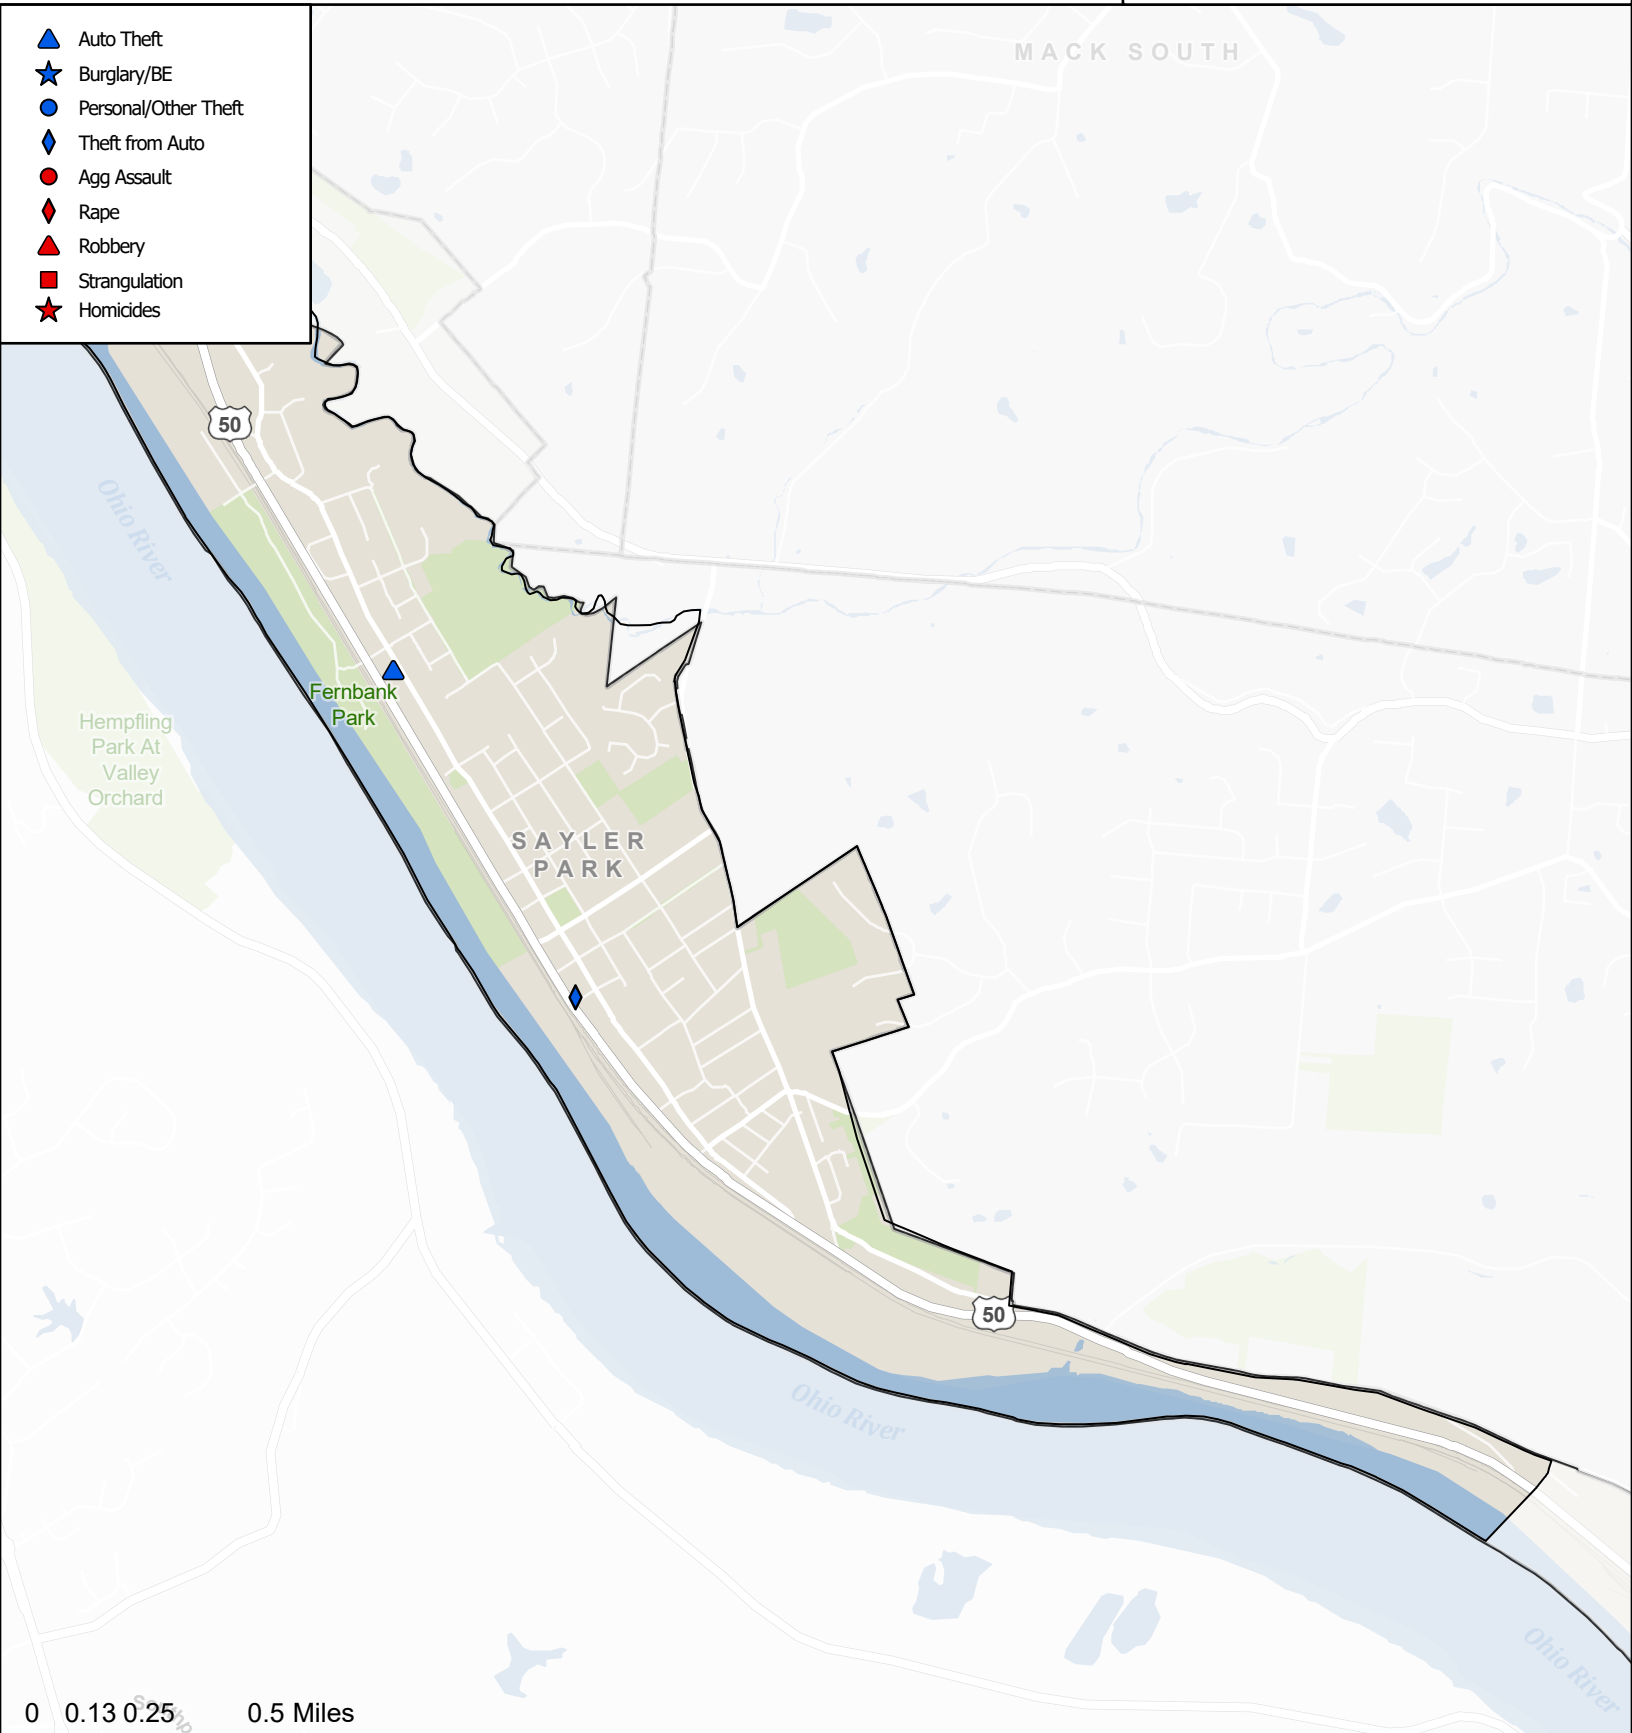

Current 28-Day Period: 03/23/25 - 04/19/25

**Statistics are preliminary and subject to further analysis and revision*

***Total Part 1 Crime by Week displays the End Date for each week period*

NEIGHBORHOOD CRIME REPORT: SAYLER PARK

Current 28-Day Period:
3/23/2025 - 4/19/2025

**All information shown here is preliminary and subject to change*

- ▲ Auto Theft
- ★ Burglary/BE
- Personal/Other Theft
- ◆ Theft from Auto
- Agg Assault
- ◆ Rape
- ▲ Robbery
- Strangulation
- ★ Homicides

Neighborhood Block Report

28-Day Period: ##### - 4/19/2025

SAYLER PARK

D3

Part 1 Property - Auto Theft

Incident No	Offense	Date of Offense	Street Block
2025-INC-006783	Auto Theft	4/15/2025 10:02:00 AM	70XX GRACELY DR

Part 1 Property - Theft from Auto

Incident No	Offense	Date of Offense	Street Block
2025-INC-006133	Theft from Auto	4/6/2025 2:17:00 PM	65XX RIVER RD