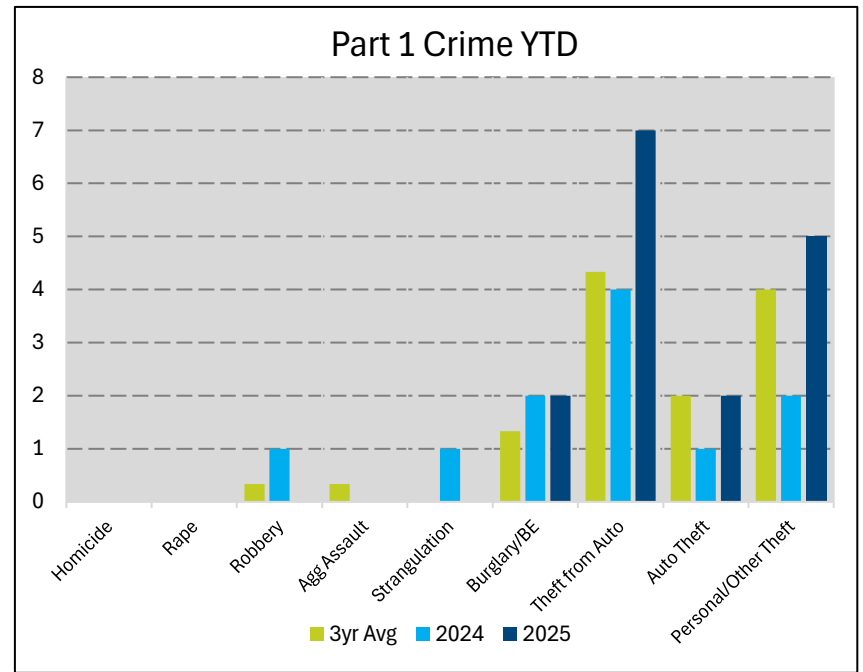

Saylor Park Neighborhood Report

Part 1 Crime YTD	3yr Avg	2024	2025	% Change: Avg / 25	% Change: 2024 / 2025
Homicide	0.00	0	0	N/C	N/C
Rape	0.00	0	0	N/C	N/C
Robbery	0.33	1	0	-0.33	-1
Agg Assault	0.33	0	0	-0.33	N/C
Strangulation	--	1	0	--	-1
Part 1 Violent	1.00	2	0	-1	-2
Burglary/BE	1.33	2	2	50.00%	N/C
Theft from Auto	4.33	4	7	61.54%	75.00%
Auto Theft	2.00	1	2	N/C	100.00%
Personal/Other Theft	4.00	2	5	25.00%	150.00%
Part 1 Property	11.67	9	16	37.14%	77.78%
Part 1 Total	12.67	11	16	26.32%	45.45%

Part 1 Crime 28 Day	Last 28 Days	Current 28 Days	% Change
Homicide	0	0	N/C
Rape	0	0	N/C
Robbery	0	0	N/C
Agg Assault	0	0	N/C
Strangulation	0	0	N/C
Part 1 Violent	0	0	N/C
Burglary/BE	0	0	N/C
Theft from Auto	2	1	-50.00%
Auto Theft	0	1	+1
Personal/Other Theft	3	0	-3
Part 1 Property	5	2	-60.00%
Part 1 Total	5	2	-60.00%

Current 28-Day Period: 03/23/25 - 04/19/25

**Statistics are preliminary and subject to further analysis and revision*

***Total Part 1 Crime by Week displays the End Date for each week period*

NEIGHBORHOOD CRIME REPORT: SAYLER PARK